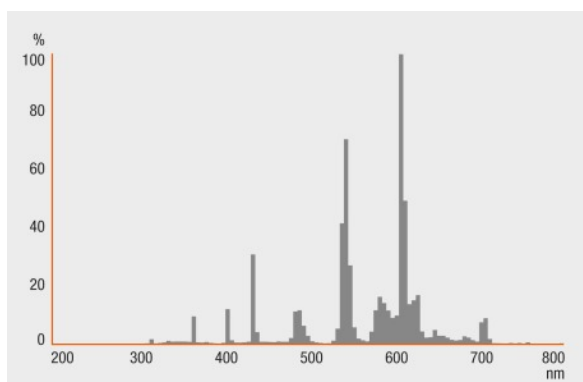

Product datasheet

Product weight	90.00 g

Colors & materials

Mercury-free	No
Lamp mercury content	0.8 mg

Lifespan

Nominal lamp life time	10000 h
Number of switching cycles	15000
Rated lamp life time	10000 h

Additional product data

Spectral power distribution

Base (standard designation)	E27
Appropriate disposal acc. to WEEE	Yes

Capabilities

Dimmable	Yes

Certificates & standards

Cleaning instruction in case of breakage	What to do if a lamp containing mercury breaks?