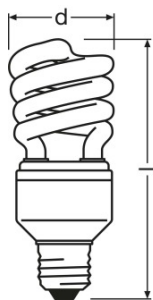

Light technical data

Nominal luminous flux	1300 lm
Color temperature	2700 K
Rated luminous flux	1300 lm
Light color	827
Light color as per EN 12464-1	Warm White
Color rendering group	1B
Color rendering index Ra	≥ 80
Lumen main.fact.at end of nom.life time	0.60
Warm-up time (60 %)	20.00 s
Starting time	2.0 s

Dimensions & weight

Product line drawing

Maximum diameter	56.0 mm
Overall length	140.0 mm

Product datasheet

Product weight	90.00 g
----------------	---------

Colors & materials

Mercury-free	No
Lamp mercury content	0.8 mg