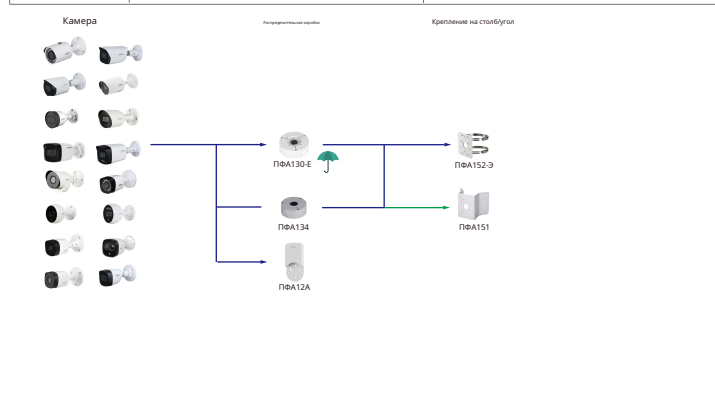

Форма	IP-камера	Камера CVI
	IPC-HFW4421/1/531/1431/1231/1230/1420/1320/1220/1120/1020/11055 IPC-HFW1230S-L-53 IPC-HFW1320/1205-W IPC-HFW3249/3449E-AS-NI-IPC- HFW3241/3441/3541/3841E-AS-IPC- HFW3249/3449/3549E-AS-LED-IPC- HFW3241/3441/3541/3841E-SA-IPC- HFW2230/2431/2831S-5-S2-IPC- B1820/40 MK-B1820-L IPC-HFW2239/2439S-5A-LED-S2	HAC-2241/1801/1400/1230/1200S HAC-HFW1500/1400/1200/1230S-POC HAC-HFW1230S-L HAC-HFW1800/1500/1400/1230/1200T HAC-HFW1800/1500/1400/1230/1200T-A HAC-HFW1500/1400/1200/1230T-A-POC HAC-HFW1509/1409/1239T-LED HAC-HFW1509/1409/1239T-A-LED HAC-HFW1800/1500/1400/1230/1200TL HAC-HFW1800/1500/1400/1230/1200TL-A HAC-HFW1509/1409/1239/1209TLM-LED HAC-HFW1509/1409/1239/1209TLM-A-LED HAC-HFW1800/1200R HAC-ME2802/1200/1500B HAC-ME1200/1500B-LED HAC-ME1200/1500D HAC-B1A11/21/41/51 HAC-B2A11/21/41/51 HAC-HFW501/1500/1400/1209/1200CM-A HAC-HFW1500/1400/1209/1200CM-A-HAC- HFW1500/1400/1209/1200C-A-HAC- HFW1500/1400/1209/1200C