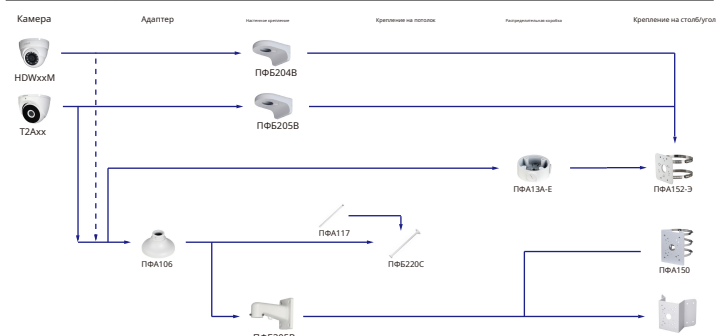

Выбор IP&CVIE Eyeball Camera

Форма	IP-камера	Камера CVI
		HAC-HDW2241/1801/1800/1400/1230/1200M HAC-TZA11/21/41/51