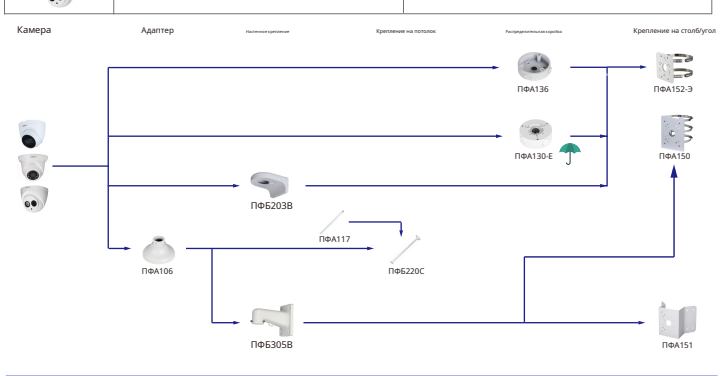

Выбор IP&CVIE Eyeball Camera

Форма	IP-камера	Камера CVI
	IPC-HDW4231/4431EM-AS-S4 IPC-HDW5241/5241/5442TM-AS-LED IPC-HDW5241/5442TM-AS-LED IPC-HDW3841EM-AS IPC-HDW4831EM-ASE	HAC-HDW1801/1400/1200/1200EM-AJ HAC-HDW1500/1400/1200/1200EM-A-POC HAC-HDW1500/1200EM-POC HAC-HDW2802/2402/2241T-A HAC-HDW2249T-A HAC-HDW1239/1409/1509T-LED HAC-HDW1239/1409/1509T-A-LED HAC-HDW2249T-A-LED

Форма	IP-камера	Камера CVI
	IPC-HDW2531/2431/2231/2421R-ZS IPC-HDW2430/2230R-ZS-S3 IPC-HDW2230R-L-ZS-S3 IPC-HDW4231/4431T-Z-S4 IPC-HDW3241/3441/3541/3841T-ZAS IPC-HDW2231T-ZS-S2 IPC-HDW5241/5541H-AS-PV IPC-HDW3841/3441/3541/3241TM-AS IPC-HDW2831/2531/2431/2231TM-AS-S2 IPC-HDW3249/3449/3549TM-AS-LED IPC-HDW3249/3449TM-AS-NI	HAC-HDW2802/2501/2402/2241/1500/1400/1200T-ZA HAC-HDW2802/2501/2402/2241/1500T-ZA-DR HAC-HDW1801/1500/1400/1230/1200T-Z HAC-HDW2241/1500T-Z-POC HAC-HDW1400/1230T-ZA-POC

Выбор IP&CVIE Eyeball Camera

Форма	IP-камера	Камера CVI
		HAC-HDW2241/1801/1800/1400/1230/1200M HAC-TZA11/21/41/51

Форма	IP-камера	Камера CVI
	IPC-HDW1230/2431/2831/2531/2231T-AS-S2 IPC-HDW2230/2439/1445-LED IPC-HDW1531/1431/1231/1230/1320/1220/1020S IPC-HDW1430/1230S-S3 IPC-HDW1230S-L-S3	