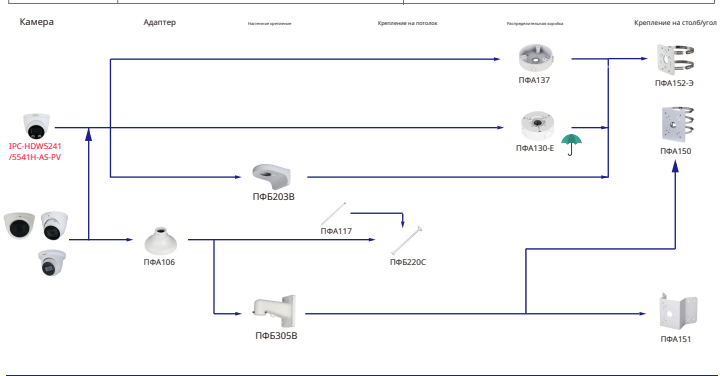

Форма	IP-камера	Камера CVI
	IPC-HDW2531/2431/2231/2421R-ZS IPC-HDW2430/2230R-ZS-S3 IPC-HDW2230R-L-ZS-S3 IPC-HDW4231/4431T-Z-S4 IPC-HDW3241/3441/3541/3841T-ZAS IPC-HDW2231T-ZS-S2 IPC-HDW5241/5541H-AS-PV IPC-HDW3841/3441/3541/3241TM-AS IPC-HDW2831/2531/2431/2231TM-AS-S2 IPC-HDW3249/3449/3549TM-AS-LED IPC-HDW3249/3449TM-AS-NI	HAC-HDW2802/2501/2402/2241/1500/1400/1200T-ZA HAC-HDW2802/2501/2402/2241/1500T-ZA-DR HAC-HDW1801/1500/1400/1230/1200T-Z HAC-HDW2241/1500T-Z-POC HAC-HDW1400/1230T-ZA-POC