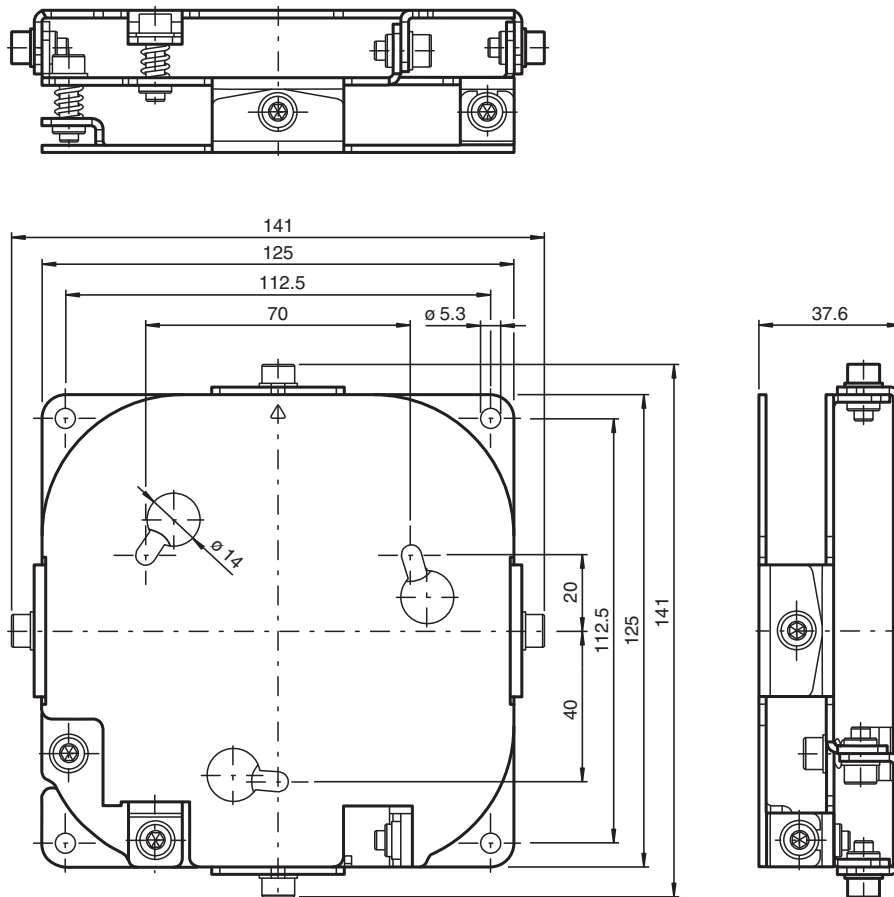

Mounting aid MH-R2000

- Simple and fast mounting

Mounting aid for R2000 series, Quick clamp and adjustment system

Dimensions

Technical Data

Mechanical specifications

Material	galvanized steel black
----------	------------------------