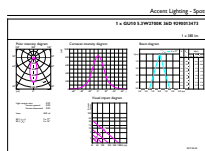

Фотометрические данные

MASTER LEDspot ExpertColor MV 50W GU10 927 36D