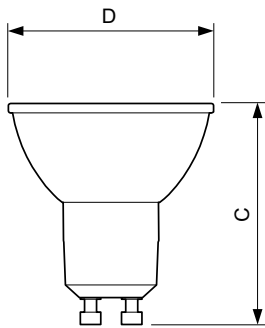

## Чертеж размеров

GU10 230V5.5W-50W345lm40D 2700K GU10 Dim

Product	D	C
MASTER LED ExpertColor 5.5-50W GU10 927 36D	50 mm	54 mm