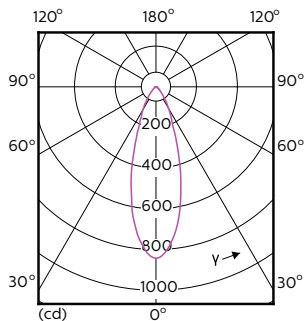

MASTER LEDspot ExpertColor MV

Фотометрические данные

MASTER LEDspot ExpertColor MV 50W GU10 927 36D